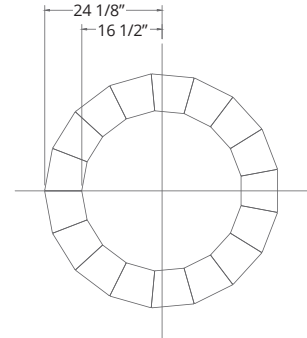

Upper Wall & Steps: Ortana, Mountain with Ortana, Mountain coping
Lower Wall & Coping: Modan, Twilight with Cassina, Onyx coping
Slabs: Nueva® 60mm, Champagne

Laredo

SIZES

Standard Unit
11.44 x 3.82 x 7.63"
(291 x 97 x 194mm)
Individually Packaged

Tapered Unit
Outside Width 7.88 x Inside Width 6.06 x 3.82 x 7.63"
(Outside Width 200 x Inside Width 154 x 97 x 194mm)
Individually Packaged

Laredo circle using Tapered Units
17 units required for full circle.