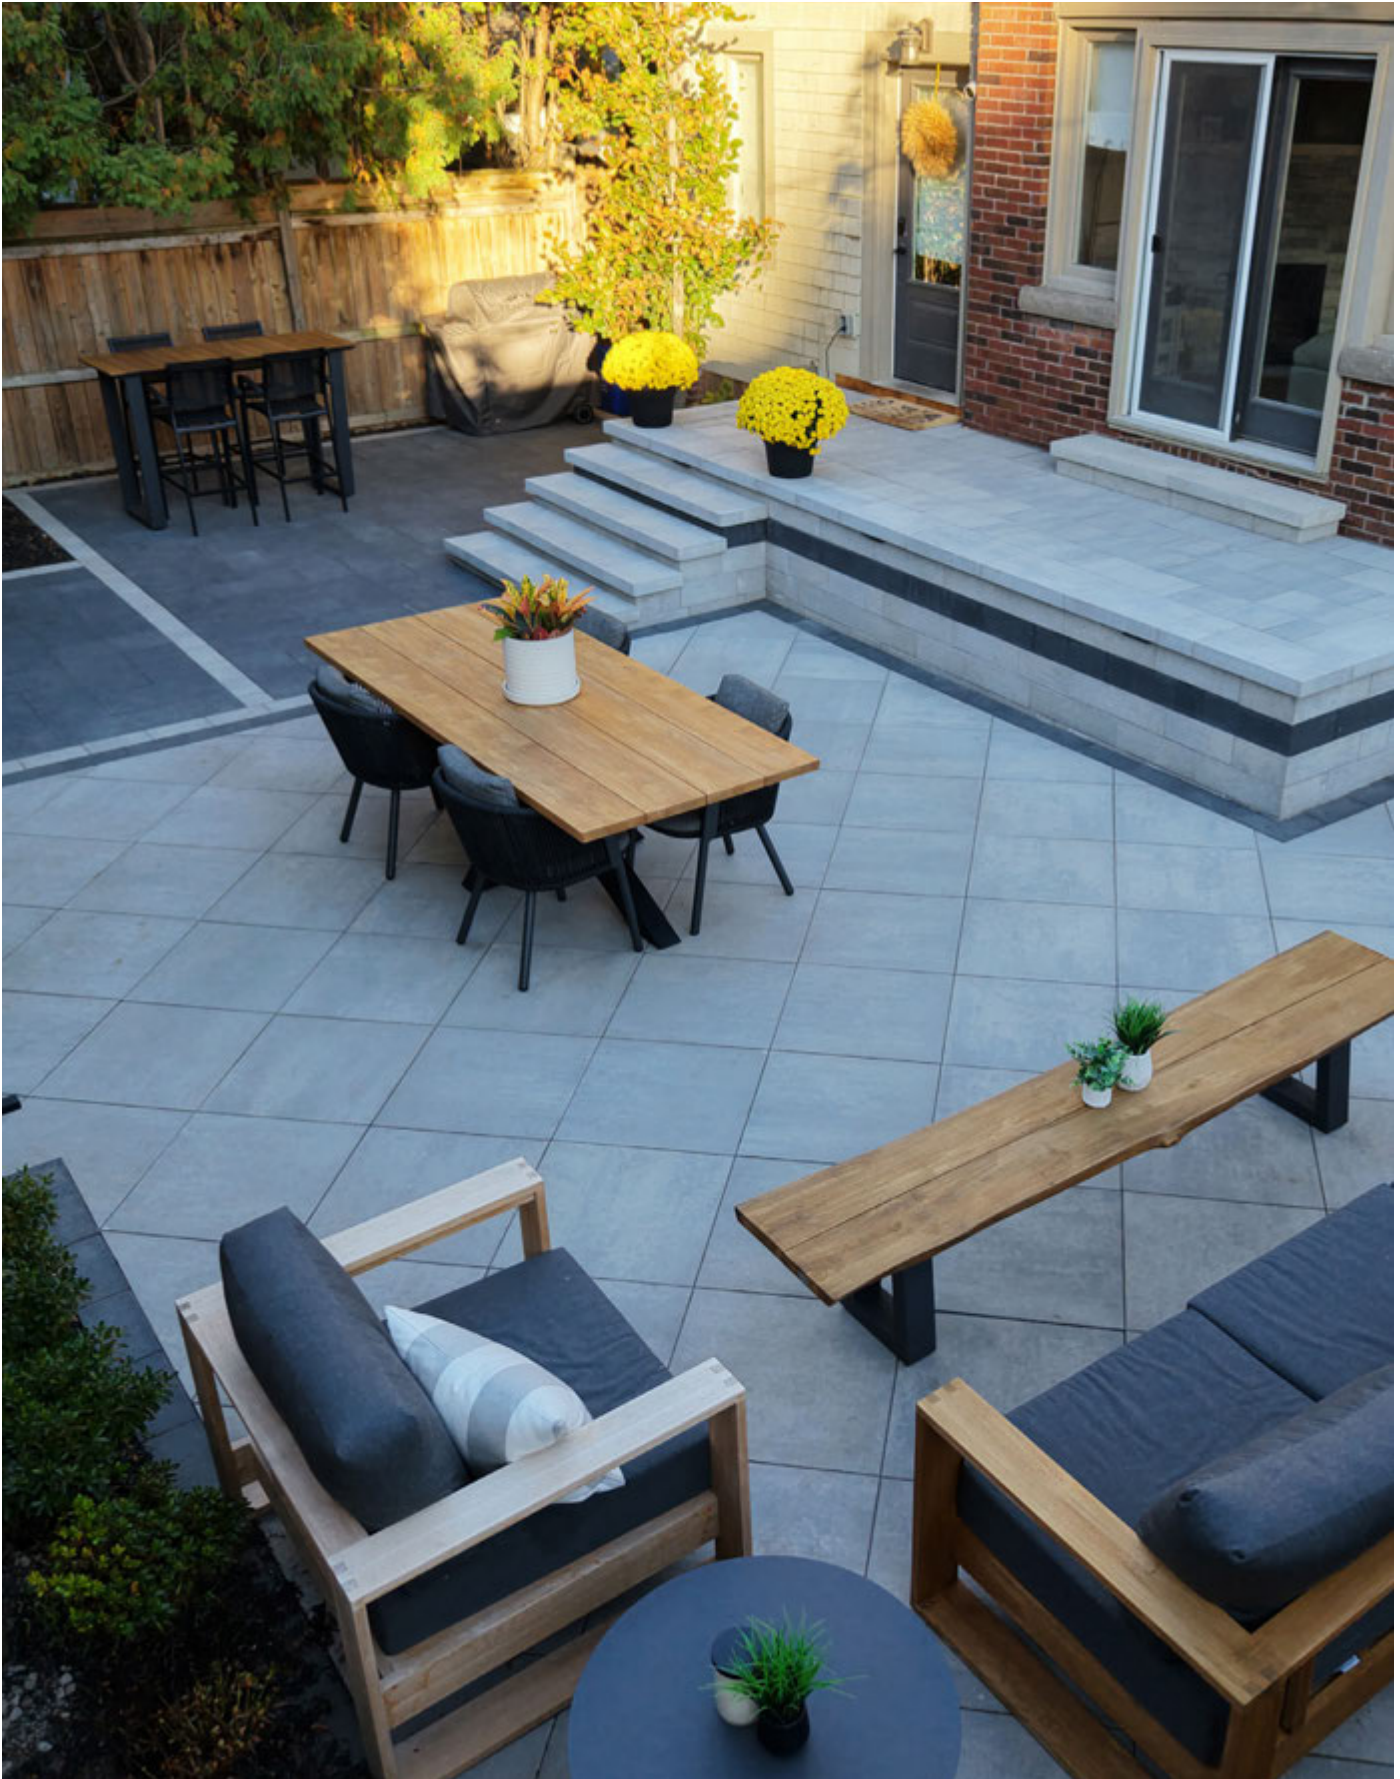

Slabs: Nueva® 60mm, Marble Grey
Firepit: Nueva® 150 Wall, Marble Grey with Nueva® Coping, Marble Grey
Wall/Steps: Nueva® 150 Wall, Marble Grey with Nueva® Coping, Marble Grey

Modern Simplicity

Designed for simplicity and versatility, Molina®'s single-sized pavers and neutral tones create a seamless foundation for modern landscapes. Contemporary herringbone and stack bond patterns, accented with defined borders, visually separate areas while maximizing space in this thoughtfully planned backyard. Nueva® 150 Wall and Nueva® Coping complete the look, echoing Molina®'s modern character and crisp lines.