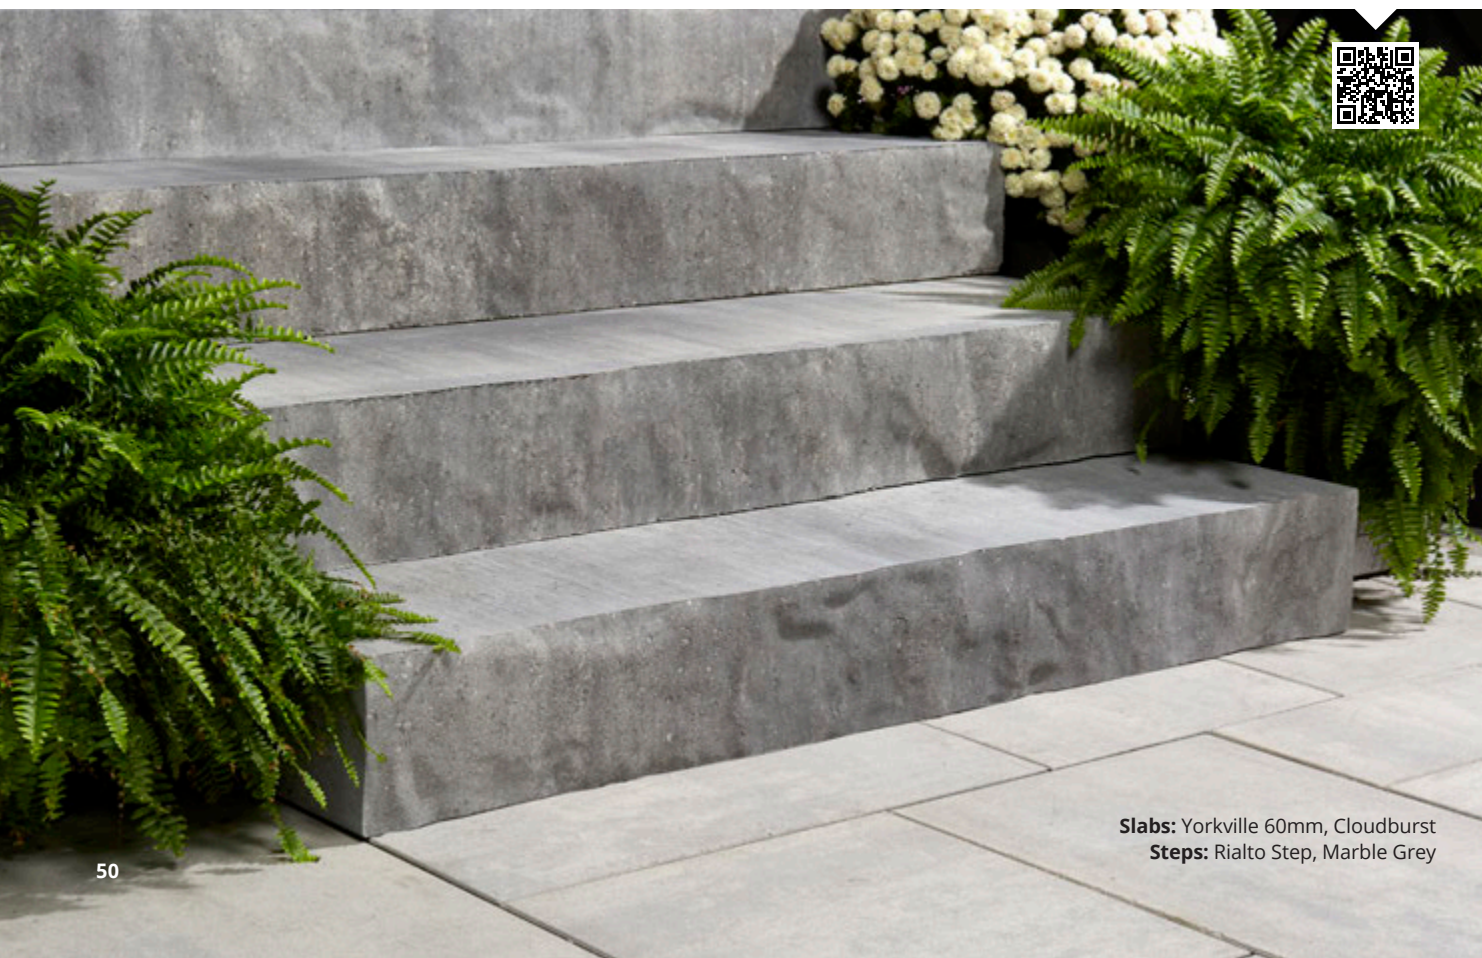

Embossed face,
smooth top and sides

COLOURS

CHAMPAGNE

CLOUDBURST

MARBLE GREY

ONYX

Learn more about
Rialto Step

Slabs: Yorkville 60mm, Cloudburst
Steps: Rialto Step, Marble Grey