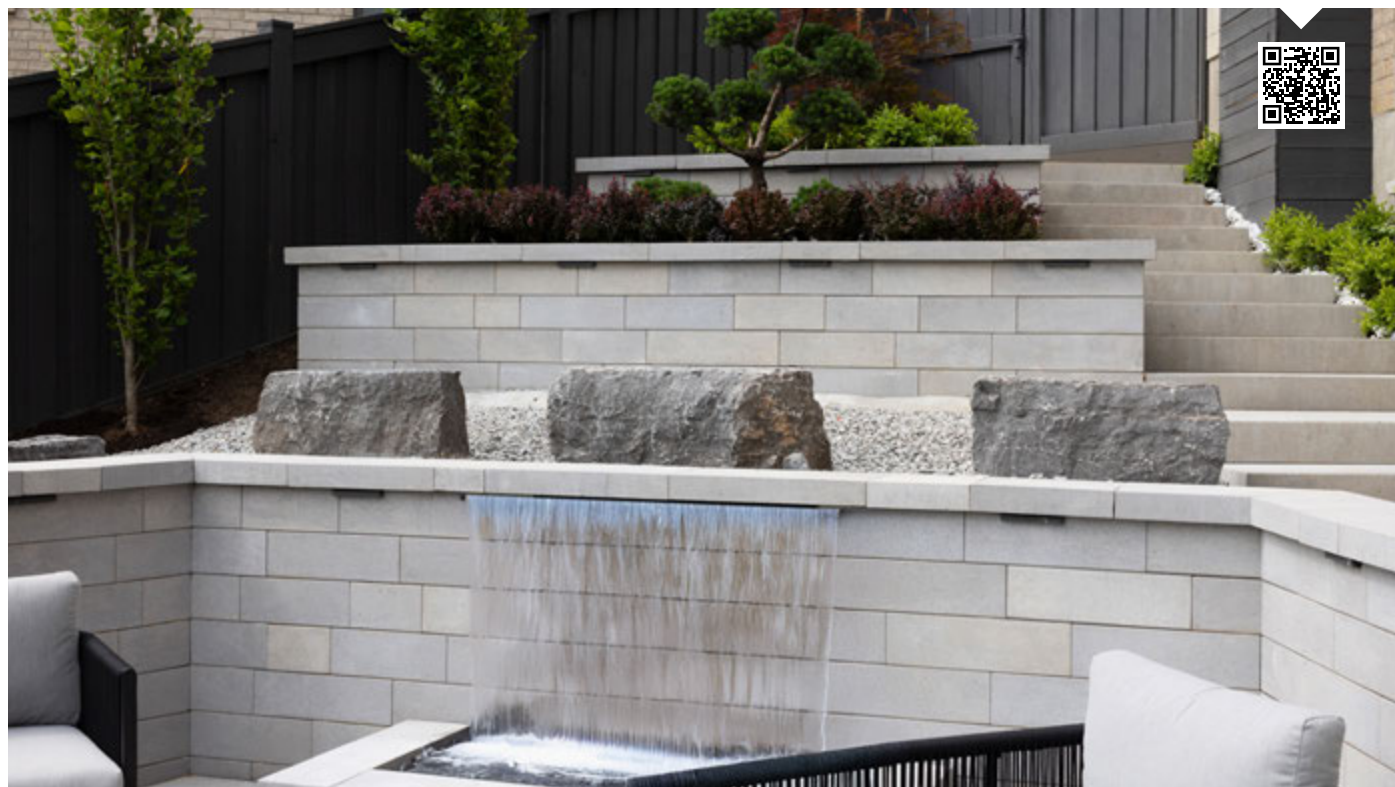

Nueva® 150 Wall

SIZES

Matching Coping Units Available!

See Nueva® Coping page 57

COMBO BUNDLE

All 4 units are packaged together

**Individually
Packaged**

**Makes a
19 5/8 x 19 5/8"
(500 x 500mm)
square column!**

COLOURS

Learn more about
Nueva® 150 Wall

Wall: Nueva® 150 Wall, Cloudburst
Coping: Nueva® Coping, Cloudburst

Steps: Nueva® Step, Cloudburst