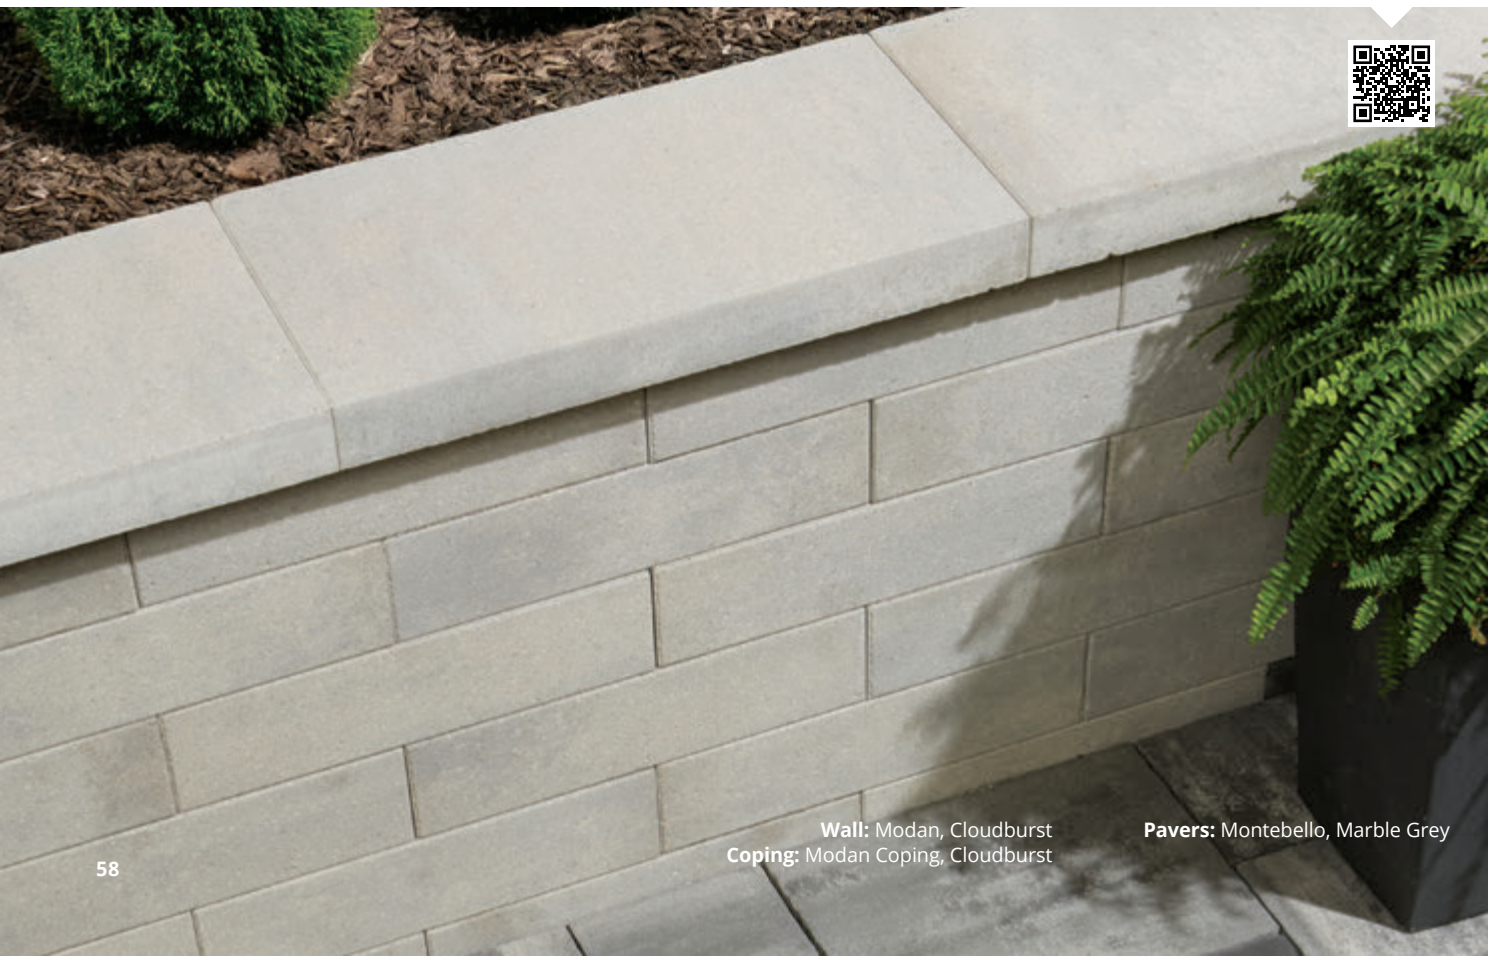

Its narrower 12" depth provides the ideal overhang for 8" or 10" garden walls, and can also be used as a shorter step tread.

COLOURS

CHAMPAGNE

CLOUDBURST

MARBLE GREY

MILANO

TWILIGHT

Learn more about
Modan Coping