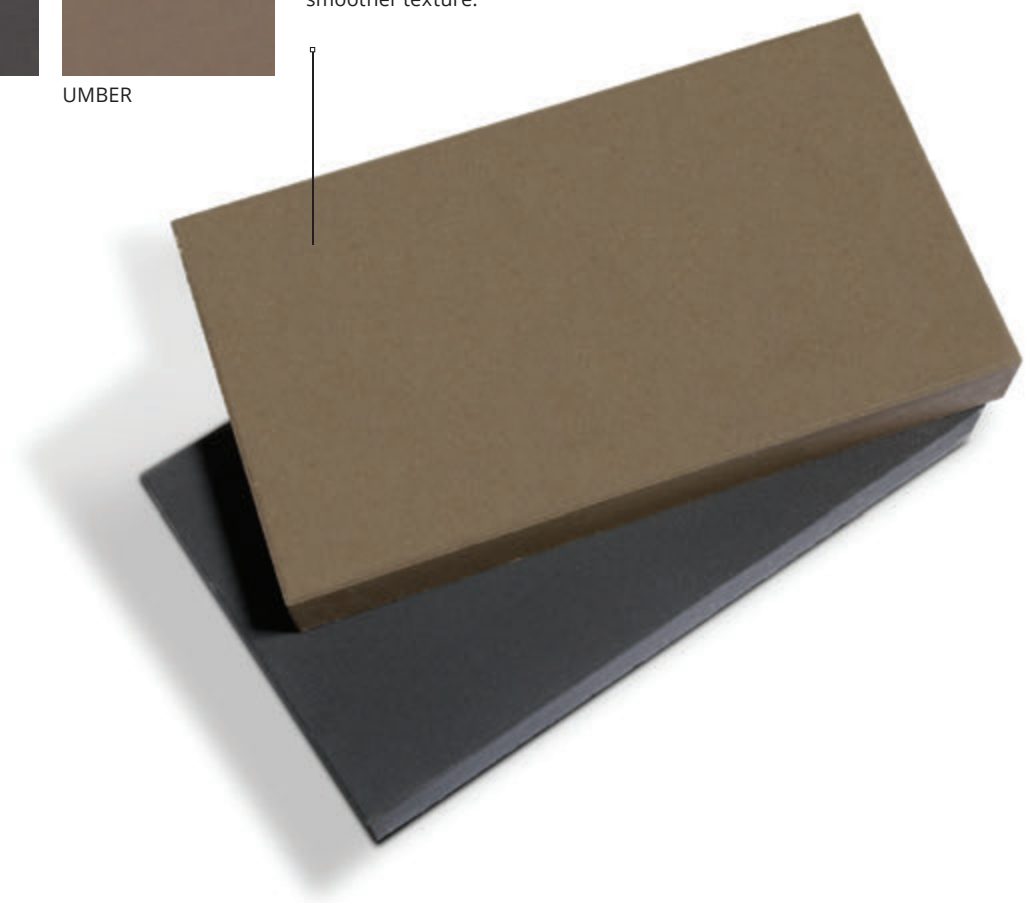

COLOURS

DOVER

ONYX

UMBER

ELITEFINISH™

Delivers richer, more vibrant colour with a harder-wearing, more durable surface and a smoother texture.

Nueva® Coping 75mm

SIZES