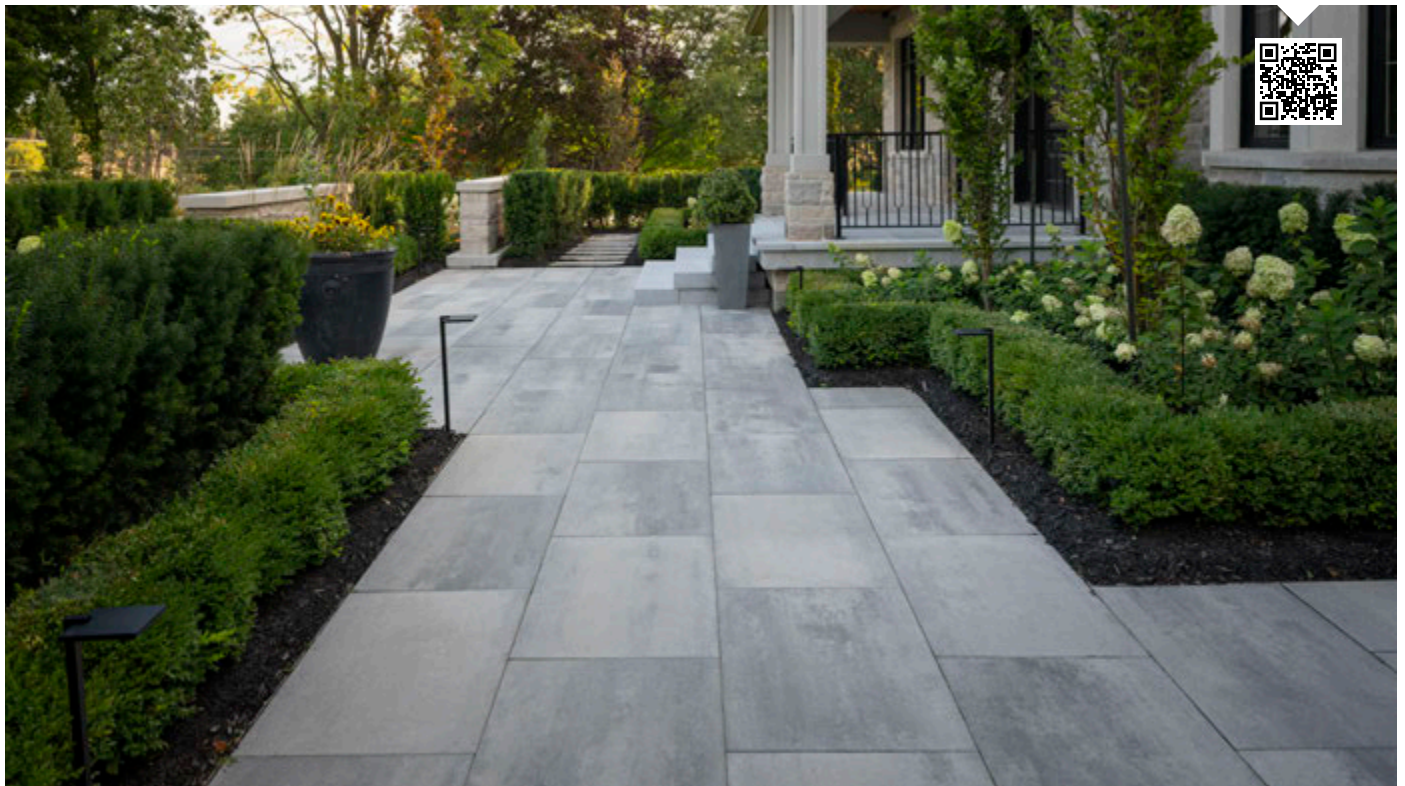

Nueva® XL Slab 60mm

SIZE - Available in a 60mm thickness only.

24x36 Stone
23.62 x 35.43"
(600 x 900mm)
**Individually
Packaged**

COLOURS

Learn more about
Nueva® XL Slab

Slabs: Nueva® XL Slab, Marble Grey