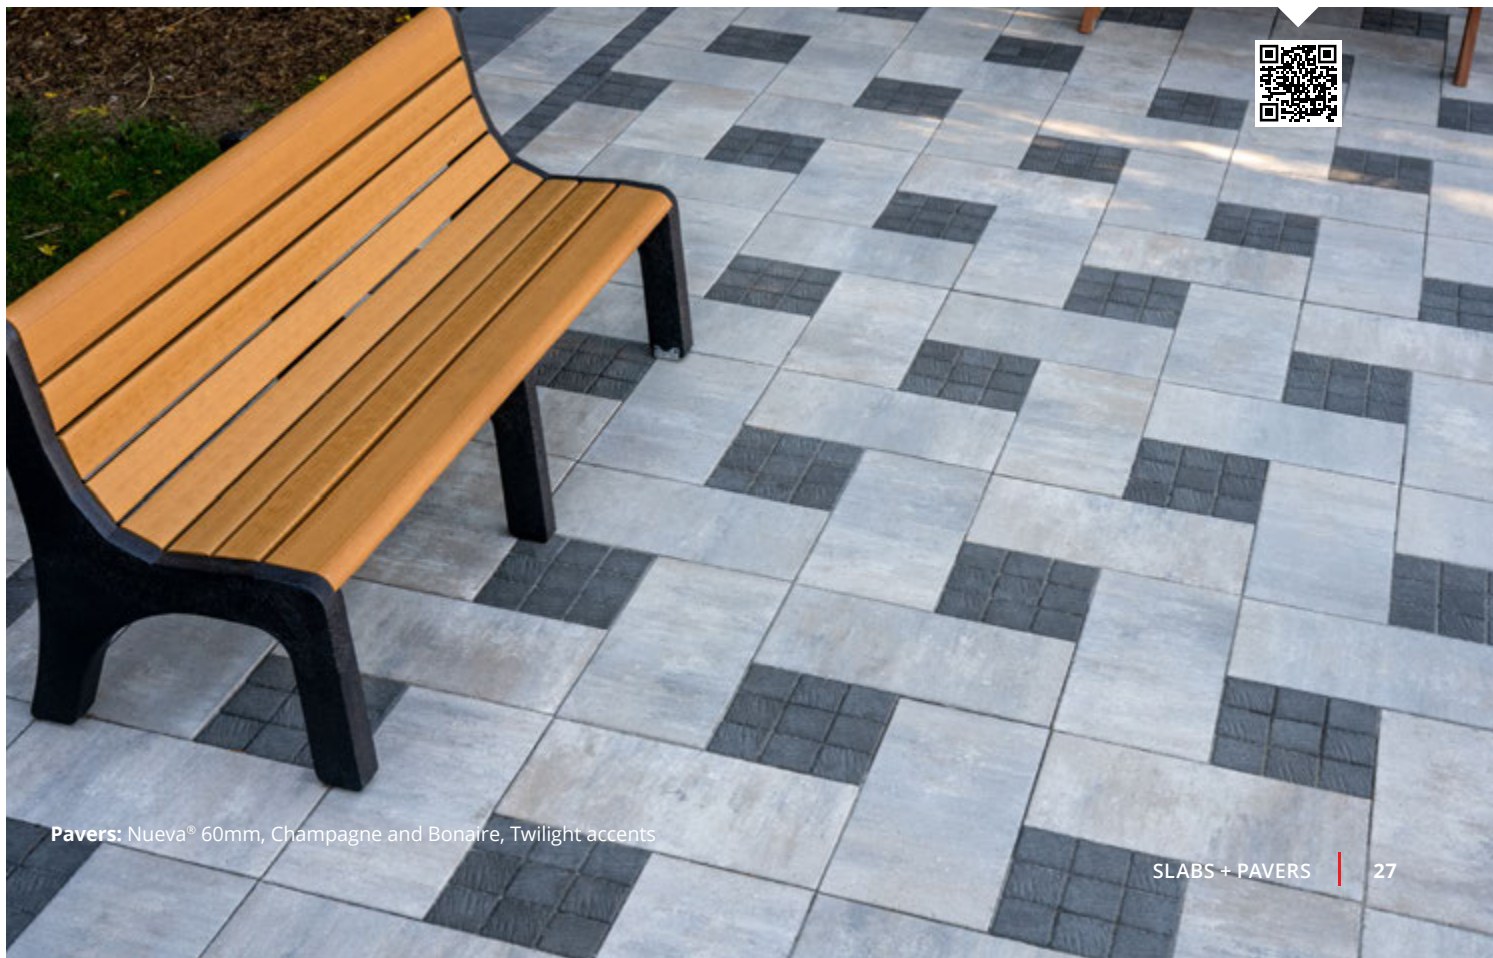

Bonaire 60mm

Manufactured with:

SIZE - Available in 60mm thickness only.

4x4 Stone
4 x 4"
(100 x 100mm)
**Individually
Packaged**

Accenting + Patterning with Bonaire

Bonaire's small 4x4 Stone size, textured surface and diverse range of colours, makes it a unique product for accenting and patterning with Oaks' other 60mm slab and paver products.

COLOURS

Learn more about
Bonaire

Pavers: Nueva® 60mm, Champagne and Bonaire, Twilight accents