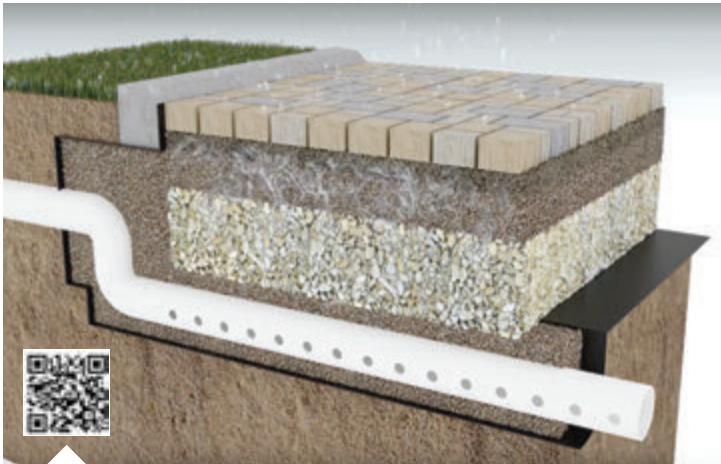

PERMEABLE

Pavers designed for storm water management.

Oaks permeable pavements are uniquely designed pavers that allow storm water to pass through the surface in to a special pavement base that allows water to be stored or drain into the natural soil to recharge ground water – just like nature intended.

Associated benefits may include:

- Eliminates surface water runoff
- Recharges groundwater through the paver joint and base structure
- Reduces erosion and sediment build-up
- Conform to municipal storm water regulations