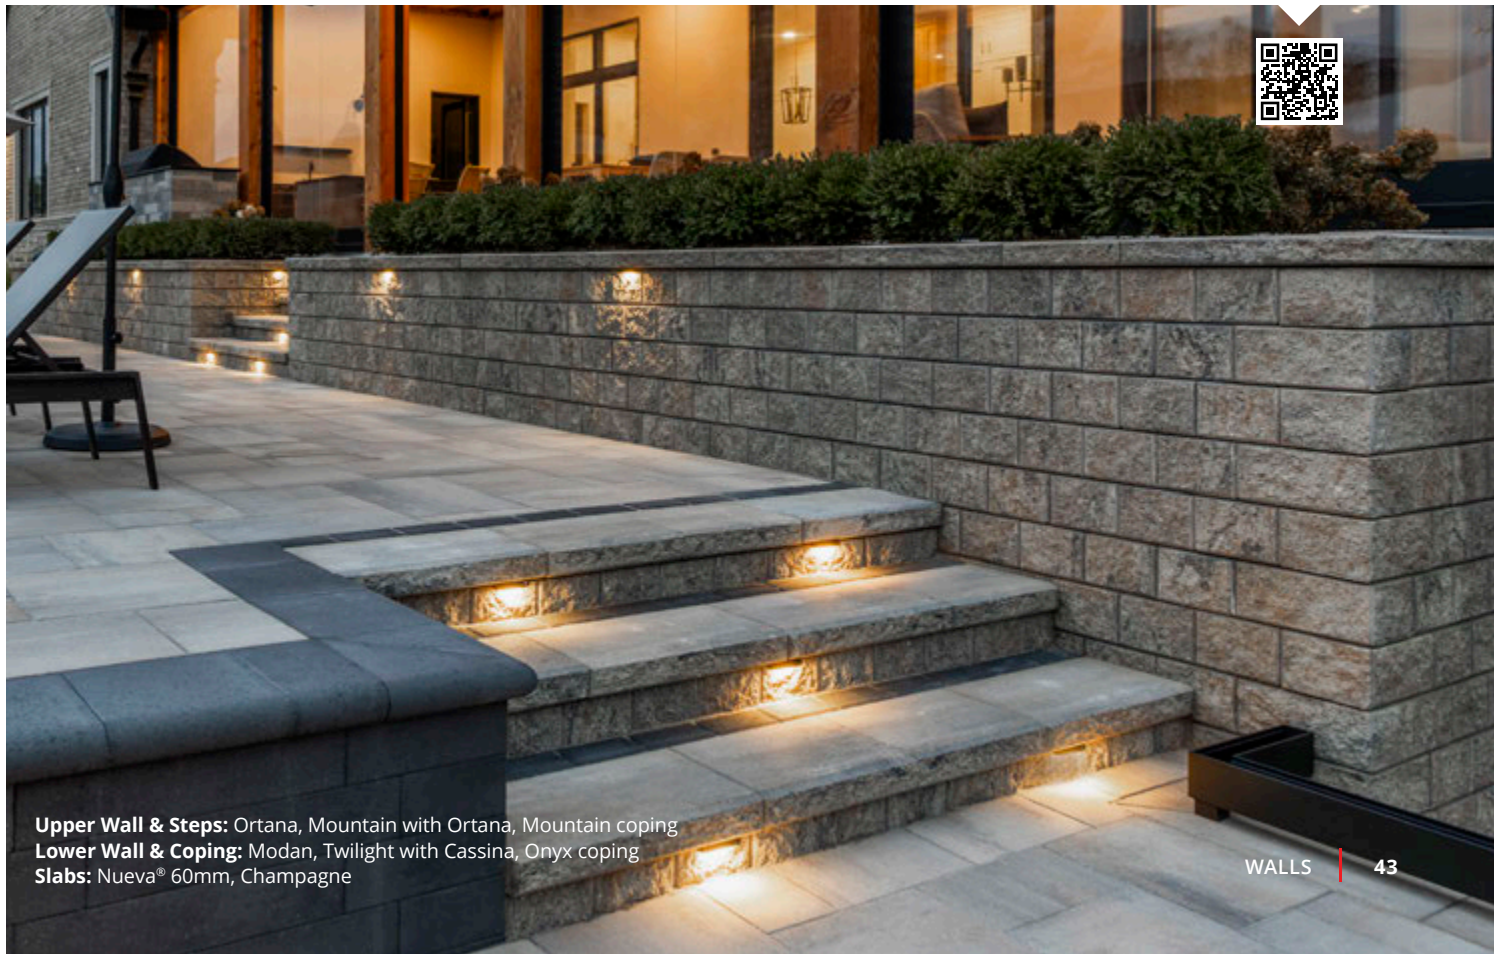

Ortana

SIZES

Standard Unit
7.87 x 5.91 x 11.81"
(200 x 150 x 300mm)
**Individually
Packaged**

Tapered Unit
Front Width 7.87 x Back Width 5.91 x 11.81"
(Front Width 200 x Back Width 150 x 300mm)
**Individually
Packaged**

90° Corner Unit
11.81 x 5.91 x 7.87"
(300 x 150 x 200mm)
**Individually
Packaged**

2' Split-Face Coping Unit
24.02 x 2.95 x 11.81"
(610 x 75 x 300mm)
**Individually
Packaged**

For right and left corner info, consult the Ortana product sheet available on our website.

COLOURS

Learn more about
Ortana

Upper Wall & Steps: Ortana, Mountain with Ortana, Mountain coping
Lower Wall & Coping: Modan, Twilight with Cassina, Onyx coping
Slabs: Nueva® 60mm, Champagne