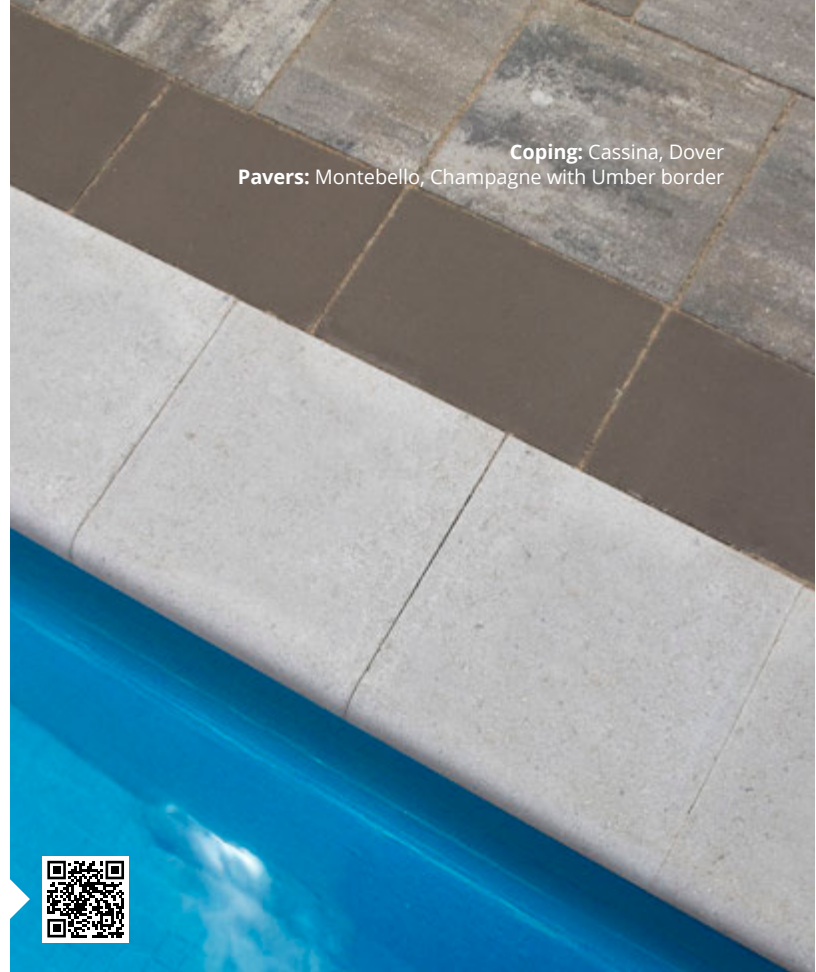

COLOURS

DOVER

ONYX

Learn more about Cassina

Coping: Cassina, Dover
Pavers: Montebello, Champagne with Umber border

Nueva® Pillar Cap

SIZE

24x24 Pillar Cap
23.25 x 2.95 x 23.25"
(590 x 75 x 590mm)
Individually Packaged